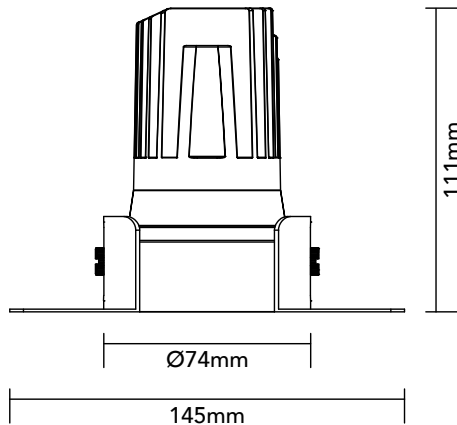

DK15.21.927.08

14W / 2700K / 17° / IP44

Frame Colour Options

- White
- Black

Baffle Colour Options

- Matte White
- Metallic Chrome
- Metallic Gold
- Metallic Black
- Matte Black

Key Specifications

Shape	Round
Frame Type	Trimless
Engine Orientation	Adjustable
Lamp Type	LED
System Power	14 W
Colour Temperature	2700 K
Lumen Output	680 lm
CRI	>90 Ra
Beam Angle	17°
Warranty	SEVEN (7) year limited

LED

Model	Citizen CLU701-1002C4
Colour Temperature	2700 K
SDCM	<3
Rated Lifespan	>100000 hours (L70)

Physical

Body Shell	Aluminium 6063
Frame	Aluminium 6063
Baffle	Powder Coated / UV Processed
Optics	PMMA Lens
Filter	Honeycomb Louvre (Optional)
Net Weight	0.17 kg

Environmental

Installation Environment	Ceiling
Mounting	Recessed
Operating Temperature	-20° to 40°C
Humidity	10% to 90% RH
IP Rating	IP44

Power Supplies

Input Current	350 mA
Input Voltage	AC220-240 V
Model On/Off	Tridonic 87500746
Model TRIAC Dimming	Philips Xitanium
Model 0-10V Dimming	LiFud AAA020
Model DALI Dimming	LiFud AAD020