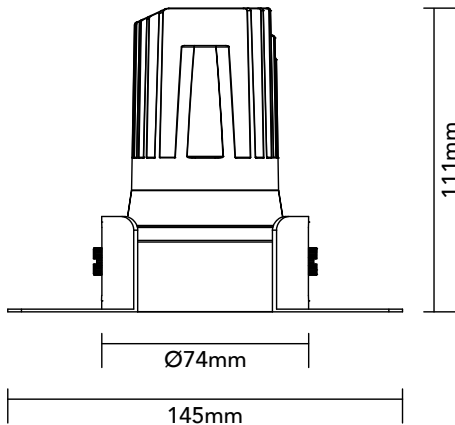

DK15.21.930.08

14W / 3000K / 17° / IP44

Frame Colour Options

- White
- Black

Baffle Colour Options

- Matte White
- Metallic Chrome
- Metallic Gold
- Metallic Black
- Matte Black

Key Specifications

Shape	Round
Frame Type	Trimless
Engine Orientation	Adjustable
Lamp Type	LED
System Power	14 W
Colour Temperature	3000 K
Lumen Output	710 lm
CRI	>90 Ra
Beam Angle	17°
Warranty	SEVEN (7) year limited

LED

Model	Citizen CLU701-1002C4
Colour Temperature	3000 K
SDCM	<3
Rated Lifespan	>100000 hours (L70)

Physical

Body Shell	Aluminium 6063
Frame	Aluminium 6063
Baffle	Powder Coated / UV Processed
Optics	PMMA Lens
Filter	Honeycomb Louvre (Optional)
Net Weight	0.17 kg

Environmental

Installation Environment	Ceiling
Mounting	Recessed
Operating Temperature	-20° to 40°C
Humidity	10% to 90% RH
IP Rating	IP44

Power Supplies

Input Current	350 mA
Input Voltage	AC220-240 V
Model On/Off	Tridonic 87500746
Model TRIAC Dimming	Philips Xitanium
Model 0-10V Dimming	LiFud AAA020
Model DALI Dimming	LiFud AAD020