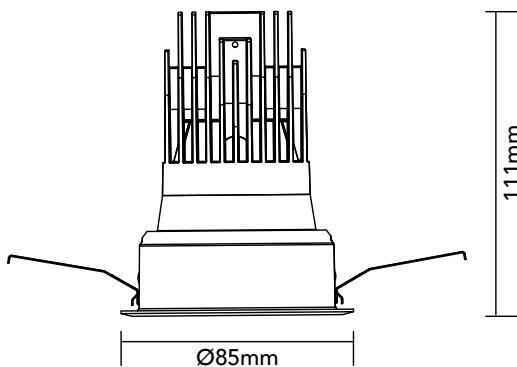

DK15.21.940.07

14W / 4000K / 17° / IP44

Frame Colour Options

- White
- Black

Baffle Colour Options

- Matte White
- Metallic Chrome
- Metallic Gold
- Metallic Black
- Matte Black

Key Specifications

Shape	Round
Frame Type	Trim
Engine Orientation	Adjustable
Lamp Type	LED
System Power	14 W
Colour Temperature	4000 K
Lumen Output	740 lm
CRI	>90 Ra
Beam Angle	17°
Warranty	SEVEN (7) year limited

LED

Model	Citizen CLU701-1002C4
Colour Temperature	4000 K
SDCM	<3
Rated Lifespan	>100000 hours (L70)

Physical

Body Shell	Aluminium 6063
Frame	Aluminium 6063
Baffle	Powder Coated / UV Processed
Optics	PMMA Lens
Filter	Honeycomb Louvre (Optional)
Net Weight	0.17 kg

Environmental

Installation Environment	Ceiling
Mounting	Recessed
Operating Temperature	-20° to 40°C
Humidity	10% to 90% RH
IP Rating	IP44

Power Supplies

Input Current	350 mA
Input Voltage	AC220-240 V
Model On/Off	Tridonic 87500746
Model TRIAC Dimming	Philips Xitanium
Model 0-10V Dimming	LiFud AAA020
Model DALI Dimming	LiFud AAD020