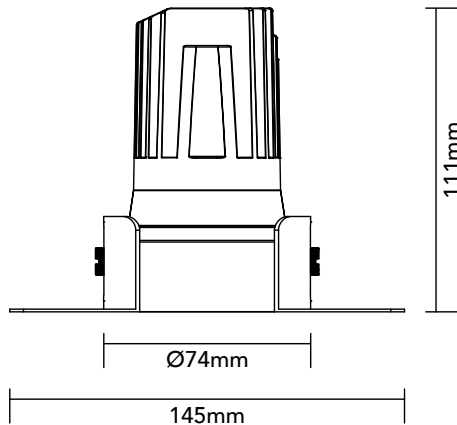

DK15.21.940.08

14W / 4000K / 17° / IP44

Frame Colour Options

- White
- Black

Baffle Colour Options

- Matte White
- Metallic Chrome
- Metallic Gold
- Metallic Black
- Matte Black

Key Specifications

Shape	Round
Frame Type	Trimless
Engine Orientation	Adjustable
Lamp Type	LED
System Power	14 W
Colour Temperature	4000 K
Lumen Output	740 lm
CRI	>90 Ra
Beam Angle	17°
Warranty	SEVEN (7) year limited

LED

Model	Citizen CLU701-1002C4
Colour Temperature	4000 K
SDCM	<3
Rated Lifespan	>100000 hours (L70)

Physical

Body Shell	Aluminium 6063
Frame	Aluminium 6063
Baffle	Powder Coated / UV Processed
Optics	PMMA Lens
Filter	Honeycomb Louvre (Optional)
Net Weight	0.17 kg

Environmental

Installation Environment	Ceiling
Mounting	Recessed
Operating Temperature	-20° to 40°C
Humidity	10% to 90% RH
IP Rating	IP44

Power Supplies

Input Current	350 mA
Input Voltage	AC220-240 V
Model On/Off	Tridonic 87500746
Model TRIAC Dimming	Philips Xitanium
Model 0-10V Dimming	LiFud AAA020
Model DALI Dimming	LiFud AAD020