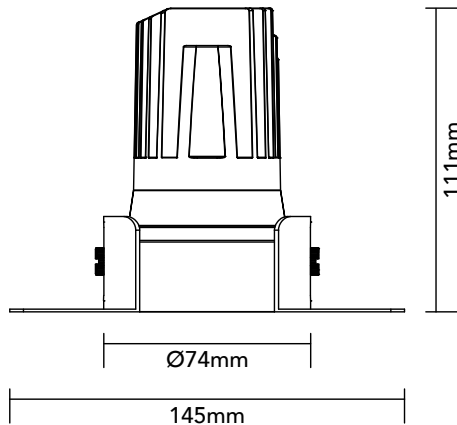

Ø83mm

Key Specifications

Shape	Round
Frame Type	Trimless
Engine Orientation	Adjustable
Lamp Type	LED
System Power	14 W
Colour Temperature	2700 K
Lumen Output	990 lm
CRI	>90 Ra
Beam Angle	24°
Warranty	SEVEN (7) year limited

LED

Model	Citizen CLU701-1002C4
Colour Temperature	2700 K
SDCM	<3
Rated Lifespan	>100000 hours (L70)

Physical

Body Shell	Aluminium 6063
Frame	Aluminium 6063
Baffle	Powder Coated / UV Processed
Optics	PMMA Lens
Filter	Honeycomb Louvre (Optional)
Net Weight	0.17 kg

Environmental

Installation Environment	Ceiling
Mounting	Recessed
Operating Temperature	-20° to 40°C
Humidity	10% to 90% RH
IP Rating	IP44

Power Supplies

Input Current	350 mA
Input Voltage	AC220-240 V
Model On/Off	Tridonic 87500746
Model TRIAC Dimming	Philips Xitanium
Model 0-10V Dimming	LiFud AAA020
Model DALI Dimming	LiFud AAD020