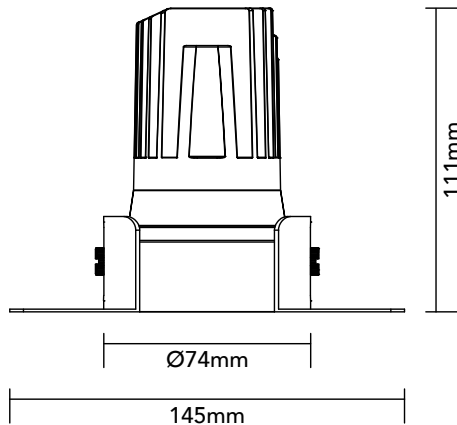

DK15.22.930.08

14W / 3000K / 24° / IP44

Frame Colour Options

- White
- Black

Baffle Colour Options

- Matte White
- Metallic Chrome
- Metallic Gold
- Metallic Black
- Matte Black

Key Specifications

Shape	Round
Frame Type	Trimless
Engine Orientation	Adjustable
Lamp Type	LED
System Power	14 W
Colour Temperature	3000 K
Lumen Output	1020 lm
CRI	>90 Ra
Beam Angle	24°
Warranty	SEVEN (7) year limited

LED

Model	Citizen CLU701-1002C4
Colour Temperature	3000 K
SDCM	<3
Rated Lifespan	>100000 hours (L70)

Physical

Body Shell	Aluminium 6063
Frame	Aluminium 6063
Baffle	Powder Coated / UV Processed
Optics	PMMA Lens
Filter	Honeycomb Louvre (Optional)
Net Weight	0.17 kg

Environmental

Installation Environment	Ceiling
Mounting	Recessed
Operating Temperature	-20° to 40°C
Humidity	10% to 90% RH
IP Rating	IP44

Power Supplies

Input Current	350 mA
Input Voltage	AC220-240 V
Model On/Off	Tridonic 87500746
Model TRIAC Dimming	Philips Xitanium
Model 0-10V Dimming	LiFud AAA020
Model DALI Dimming	LiFud AAD020