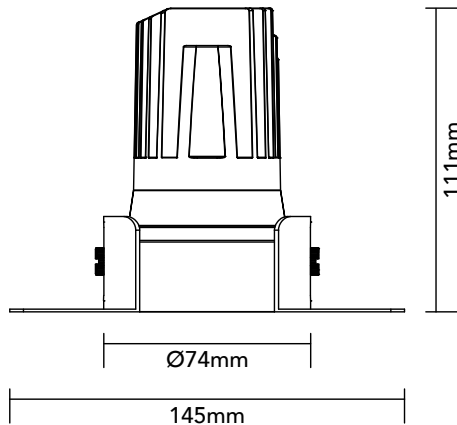

DK15.22.940.08

14W / 4000K / 24° / IP44

Frame Colour Options

- White
- Black

Baffle Colour Options

- Matte White
- Metallic Chrome
- Metallic Gold
- Metallic Black
- Matte Black

Ø83mm

Key Specifications

Shape	Round
Frame Type	Trimless
Engine Orientation	Adjustable
Lamp Type	LED
System Power	14 W
Colour Temperature	4000 K
Lumen Output	1050 lm
CRI	>90 Ra
Beam Angle	24°
Warranty	SEVEN (7) year limited

LED

Model	Citizen CLU701-1002C4
Colour Temperature	4000 K
SDCM	<3
Rated Lifespan	>100000 hours (L70)

Physical

Body Shell	Aluminium 6063
Frame	Aluminium 6063
Baffle	Powder Coated / UV Processed
Optics	PMMA Lens
Filter	Honeycomb Louvre (Optional)
Net Weight	0.17 kg