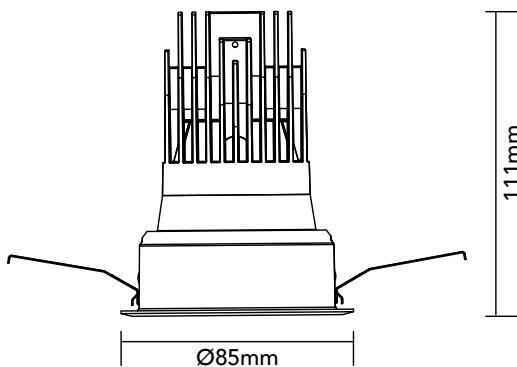

DK15.23.927.07

14W / 2700K / 35° / IP44

Frame Colour Options

- White
- Black

Baffle Colour Options

- Matte White
- Metallic Chrome
- Metallic Gold
- Metallic Black
- Matte Black

Key Specifications

Shape	Round
Frame Type	Trim
Engine Orientation	Adjustable
Lamp Type	LED
System Power	14 W
Colour Temperature	2700 K
Lumen Output	955 lm
CRI	>90 Ra
Beam Angle	35°
Warranty	SEVEN (7) year limited

LED

Model	Citizen CLU701-1002C4
Colour Temperature	2700 K
SDCM	<3
Rated Lifespan	>100000 hours (L70)

Physical

Body Shell	Aluminium 6063
Frame	Aluminium 6063
Baffle	Powder Coated / UV Processed
Optics	PMMA Lens
Filter	Honeycomb Louvre (Optional)
Net Weight	0.17 kg

Environmental

Installation Environment	Ceiling
Mounting	Recessed
Operating Temperature	-20° to 40°C
Humidity	10% to 90% RH
IP Rating	IP44

Power Supplies

Input Current	350 mA
Input Voltage	AC220-240 V
Model On/Off	Tridonic 87500746
Model TRIAC Dimming	Philips Xitanium
Model 0-10V Dimming	LiFud AAA020
Model DALI Dimming	LiFud AAD020