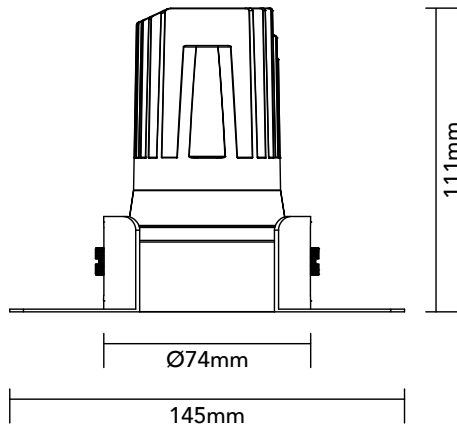

# DK15.23.927.08

14W / 2700K / 35° / IP44

## Key Specifications

Shape	Round
Frame Type	Trimless
Engine Orientation	Adjustable
Lamp Type	LED
System Power	14 W
Colour Temperature	2700 K
Lumen Output	955 lm
CRI	>90 Ra
Beam Angle	35°
Warranty	SEVEN (7) year limited

## Physical

Body Shell	Aluminium 6063
Frame	Aluminium 6063
Baffle	Powder Coated / UV Processed
Optics	PMMA Lens
Filter	Honeycomb Louvre (Optional)
Net Weight	0.17 kg