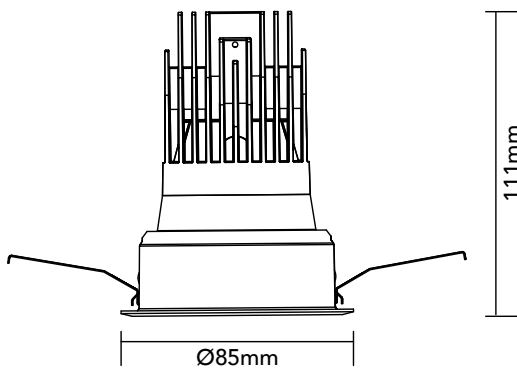

DK15.23.930.07

14W / 3000K / 35° / IP44

Frame Colour Options

- White
- Black

Baffle Colour Options

- Matte White
- Metallic Chrome
- Metallic Gold
- Metallic Black
- Matte Black

Key Specifications

Shape	Round
Frame Type	Trim
Engine Orientation	Adjustable
Lamp Type	LED
System Power	14 W
Colour Temperature	3000 K
Lumen Output	985 lm
CRI	>90 Ra
Beam Angle	35°
Warranty	SEVEN (7) year limited

LED

Model	Citizen CLU701-1002C4
Colour Temperature	3000 K
SDCM	<3
Rated Lifespan	>100000 hours (L70)

Physical

Body Shell	Aluminium 6063
Frame	Aluminium 6063
Baffle	Powder Coated / UV Processed
Optics	PMMA Lens
Filter	Honeycomb Louvre (Optional)
Net Weight	0.17 kg

Environmental

Installation Environment	Ceiling
Mounting	Recessed
Operating Temperature	-20° to 40°C
Humidity	10% to 90% RH
IP Rating	IP44

Power Supplies

Input Current	350 mA
Input Voltage	AC220-240 V
Model On/Off	Tridonic 87500746
Model TRIAC Dimming	Philips Xitanium
Model 0-10V Dimming	LiFud AAA020
Model DALI Dimming	LiFud AAD020