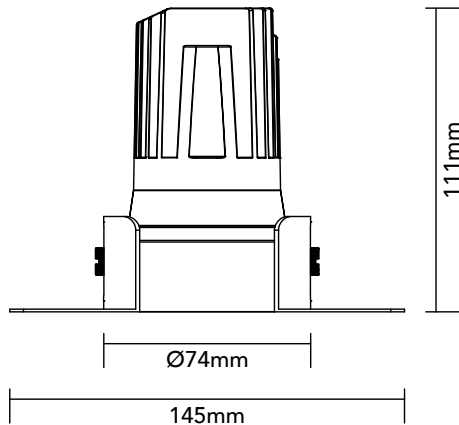

# DK15.23.930.08

14W / 3000K / 35° / IP44

## Key Specifications

Shape	Round
Frame Type	Trimless
Engine Orientation	Adjustable
Lamp Type	LED
System Power	14 W
Colour Temperature	3000 K
Lumen Output	985 lm
CRI	>90 Ra
Beam Angle	35°
Warranty	SEVEN (7) year limited

## Physical

Body Shell	Aluminium 6063
Frame	Aluminium 6063
Baffle	Powder Coated / UV Processed
Optics	PMMA Lens
Filter	Honeycomb Louvre (Optional)
Net Weight	0.17 kg