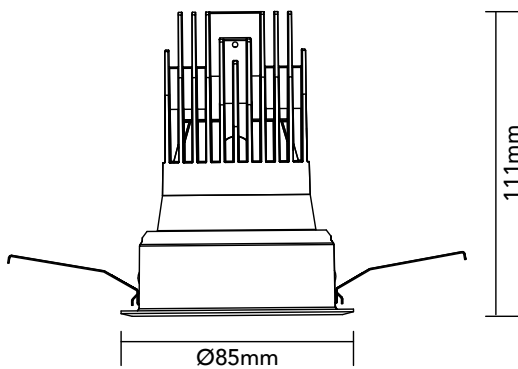

DK15.23.940.07

14W / 4000K / 35° / IP44

Frame Colour Options

- White
- Black

Baffle Colour Options

- Matte White
- Metallic Chrome
- Metallic Gold
- Metallic Black
- Matte Black

Key Specifications

Shape	Round
Frame Type	Trim
Engine Orientation	Adjustable
Lamp Type	LED
System Power	14 W
Colour Temperature	4000 K
Lumen Output	1015 lm
CRI	>90 Ra
Beam Angle	35°
Warranty	SEVEN (7) year limited

LED

Model	Citizen CLU701-1002C4
Colour Temperature	4000 K
SDCM	<3
Rated Lifespan	>100000 hours (L70)

Physical

Body Shell	Aluminium 6063
Frame	Aluminium 6063
Baffle	Powder Coated / UV Processed
Optics	PMMA Lens
Filter	Honeycomb Louvre (Optional)
Net Weight	0.17 kg

Environmental

Installation Environment	Ceiling
Mounting	Recessed
Operating Temperature	-20° to 40°C
Humidity	10% to 90% RH
IP Rating	IP44

Power Supplies

Input Current	350 mA
Input Voltage	AC220-240 V
Model On/Off	Tridonic 87500746
Model TRIAC Dimming	Philips Xitanium
Model 0-10V Dimming	LiFud AAA020
Model DALI Dimming	LiFud AAD020