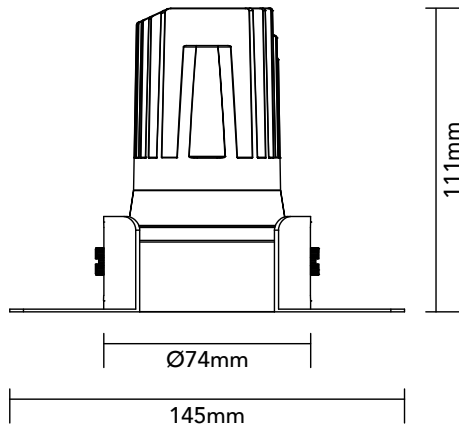

DK15.23.940.08

14W / 4000K / 35° / IP44

Frame Colour Options

- White
- Black

Baffle Colour Options

- Matte White
- Metallic Chrome
- Metallic Gold
- Metallic Black
- Matte Black

Ø83mm

Key Specifications

Shape	Round
Frame Type	Trimless
Engine Orientation	Adjustable
Lamp Type	LED
System Power	14 W
Colour Temperature	4000 K
Lumen Output	1015 lm
CRI	>90 Ra
Beam Angle	35°
Warranty	SEVEN (7) year limited

LED

Model	Citizen CLU701-1002C4
Colour Temperature	4000 K
SDCM	<3
Rated Lifespan	>100000 hours (L70)

Physical

Body Shell	Aluminium 6063
Frame	Aluminium 6063
Baffle	Powder Coated / UV Processed
Optics	PMMA Lens
Filter	Honeycomb Louvre (Optional)
Net Weight	0.17 kg