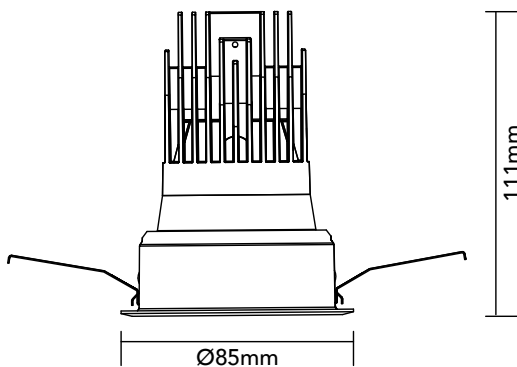

# DK15.24.927.07

14W / 2700K / 49° / IP44

## Key Specifications

Shape	Round
Frame Type	Trim
Engine Orientation	Adjustable
Lamp Type	LED
System Power	14 W
Colour Temperature	2700 K
Lumen Output	905 lm
CRI	>90 Ra
Beam Angle	49°
Warranty	SEVEN (7) year limited

## Physical

Body Shell	Aluminium 6063
Frame	Aluminium 6063
Baffle	Powder Coated / UV Processed
Optics	PMMA Lens
Filter	Honeycomb Louvre (Optional)
Net Weight	0.17 kg