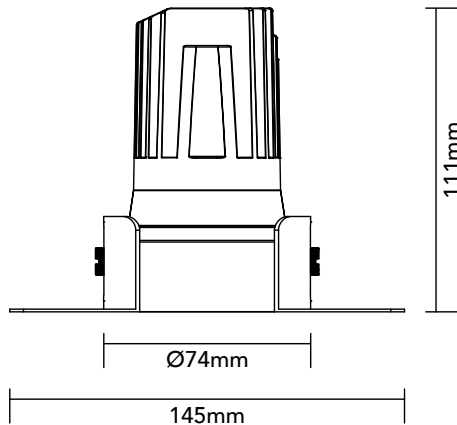

# DK15.24.927.08

14W / 2700K / 49° / IP44

## Key Specifications

|                    |                        |
|--------------------|------------------------|
| Shape              | Round                  |
| Frame Type         | Trimless               |
| Engine Orientation | Adjustable             |
| Lamp Type          | LED                    |
| System Power       | 14 W                   |
| Colour Temperature | 2700 K                 |
| Lumen Output       | 905 lm                 |
| CRI                | >90 Ra                 |
| Beam Angle         | 49°                    |
| Warranty           | SEVEN (7) year limited |

## Physical

|            |                              |
|------------|------------------------------|
| Body Shell | Aluminium 6063               |
| Frame      | Aluminium 6063               |
| Baffle     | Powder Coated / UV Processed |
| Optics     | PMMA Lens                    |
| Filter     | Honeycomb Louvre (Optional)  |
| Net Weight | 0.17 kg                      |