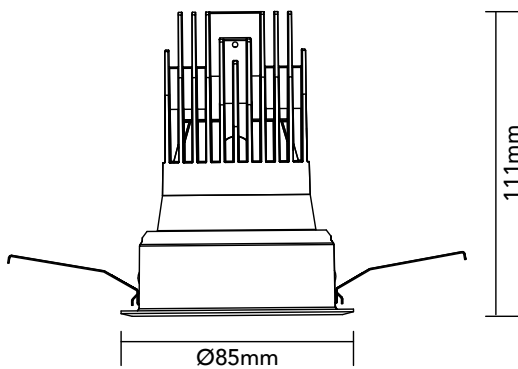

DK15.24.930.07

14W / 3000K / 49° / IP44

Frame Colour Options

- White
- Black

Baffle Colour Options

- Matte White
- Metallic Chrome
- Metallic Gold
- Metallic Black
- Matte Black

Key Specifications

Shape	Round
Frame Type	Trim
Engine Orientation	Adjustable
Lamp Type	LED
System Power	14 W
Colour Temperature	3000 K
Lumen Output	935 lm
CRI	>90 Ra
Beam Angle	49°
Warranty	SEVEN (7) year limited

LED

Model	Citizen CLU701-1002C4
Colour Temperature	3000 K
SDCM	<3
Rated Lifespan	>100000 hours (L70)

Physical

Body Shell	Aluminium 6063
Frame	Aluminium 6063
Baffle	Powder Coated / UV Processed
Optics	PMMA Lens
Filter	Honeycomb Louvre (Optional)
Net Weight	0.17 kg

Environmental

Installation Environment	Ceiling
Mounting	Recessed
Operating Temperature	-20° to 40°C
Humidity	10% to 90% RH
IP Rating	IP44

Power Supplies

Input Current	350 mA
Input Voltage	AC220-240 V
Model On/Off	Tridonic 87500746
Model TRIAC Dimming	Philips Xitanium
Model 0-10V Dimming	LiFud AAA020
Model DALI Dimming	LiFud AAD020