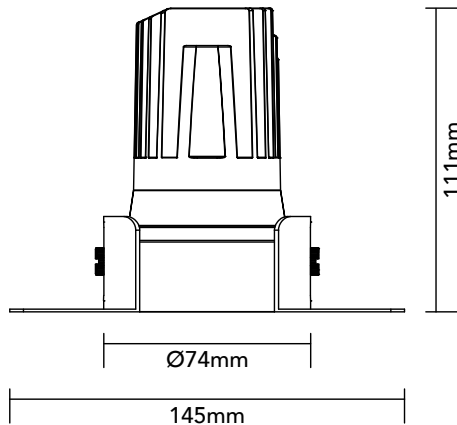

DK15.24.930.08

14W / 3000K / 49° / IP44

Frame Colour Options

- White
- Black

Baffle Colour Options

- Matte White
- Metallic Chrome
- Metallic Gold
- Metallic Black
- Matte Black

Ø83mm

Key Specifications

Shape	Round
Frame Type	Trimless
Engine Orientation	Adjustable
Lamp Type	LED
System Power	14 W
Colour Temperature	3000 K
Lumen Output	935 lm
CRI	>90 Ra
Beam Angle	49°
Warranty	SEVEN (7) year limited

LED

Model	Citizen CLU701-1002C4
Colour Temperature	3000 K
SDCM	<3
Rated Lifespan	>100000 hours (L70)

Physical

Body Shell	Aluminium 6063
Frame	Aluminium 6063
Baffle	Powder Coated / UV Processed
Optics	PMMA Lens
Filter	Honeycomb Louvre (Optional)
Net Weight	0.17 kg