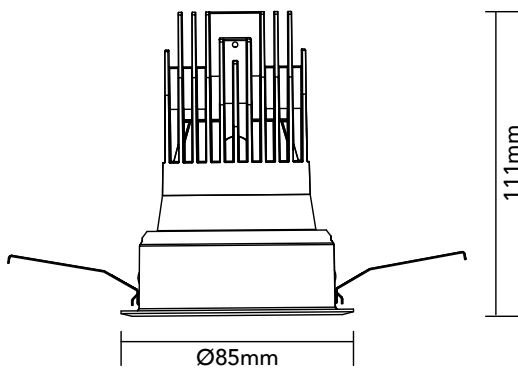

# DK15.24.940.07

14W / 4000K / 49° / IP44

## Key Specifications

Shape	Round
Frame Type	Trim
Engine Orientation	Adjustable
Lamp Type	LED
System Power	14 W
Colour Temperature	4000 K
Lumen Output	965 lm
CRI	>90 Ra
Beam Angle	49°
Warranty	SEVEN (7) year limited

## Physical

Body Shell	Aluminium 6063
Frame	Aluminium 6063
Baffle	Powder Coated / UV Processed
Optics	PMMA Lens
Filter	Honeycomb Louvre (Optional)
Net Weight	0.17 kg