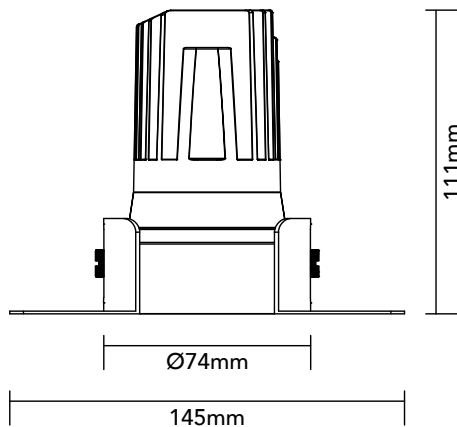

DK15.24.940.08

14W / 4000K / 49° / IP44

Frame Colour Options

- White
- Black

Baffle Colour Options

- Matte White
- Metallic Chrome
- Metallic Gold
- Metallic Black
- Matte Black

Key Specifications

Shape	Round
Frame Type	Trimless
Engine Orientation	Adjustable
Lamp Type	LED
System Power	14 W
Colour Temperature	4000 K
Lumen Output	965 lm
CRI	>90 Ra
Beam Angle	49°
Warranty	SEVEN (7) year limited

LED

Model	Citizen CLU701-1002C4
Colour Temperature	4000 K
SDCM	<3
Rated Lifespan	>100000 hours (L70)

Physical

Body Shell	Aluminium 6063
Frame	Aluminium 6063
Baffle	Powder Coated / UV Processed
Optics	PMMA Lens
Filter	Honeycomb Louvre (Optional)
Net Weight	0.17 kg

Environmental

Installation Environment	Ceiling
Mounting	Recessed
Operating Temperature	-20° to 40°C
Humidity	10% to 90% RH
IP Rating	IP44

Power Supplies

Input Current	350 mA
Input Voltage	AC220-240 V
Model On/Off	Tridonic 87500746
Model TRIAC Dimming	Philips Xitanium
Model 0-10V Dimming	LiFud AAA020
Model DALI Dimming	LiFud AAD020