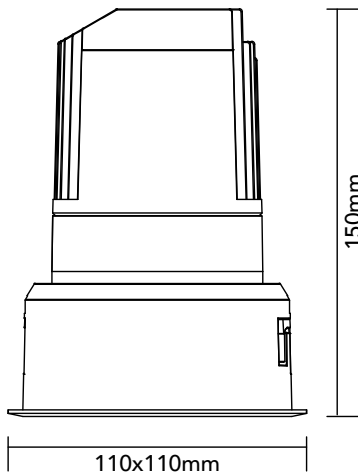

DK20.13.927.13

20.4W / 2700K / 35° / IP54

Frame Colour Options

- White
- Black

Baffle Colour Options

- Matte White
- Metallic Chrome
- Metallic Gold
- Metallic Black
- Matte Black

100x100mm

Key Specifications

Shape	Square
Frame Type	Trim
Engine Orientation	Fixed
Lamp Type	LED
System Power	20.4 W
Colour Temperature	2700 K
Lumen Output	1920 lm
CRI	>90 Ra
Beam Angle	35°
Warranty	SEVEN (7) year limited

LED

Model	Citizen CLU028-1204C4
Colour Temperature	2700 K
SDCM	<3
Rated Lifespan	>100000 hours (L70)

Physical

Body Shell	Aluminium 6063
Frame	Aluminium 6063
Baffle	Powder Coated / UV Processed
Optics	PMMA Lens
Filter	Honeycomb Louvre (Optional)
Net Weight	0.76 kg

Environmental

Installation Environment	Ceiling
Mounting	Recessed
Operating Temperature	-20° to 40°C
Humidity	10% to 90% RH
IP Rating	IP54