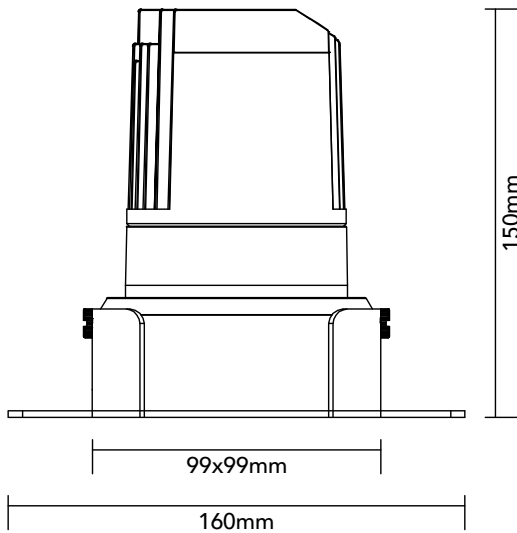

100x100mm

Key Specifications

Shape	Square
Frame Type	Trimless
Engine Orientation	Fixed
Lamp Type	LED
System Power	20.4 W
Colour Temperature	2700 K
Lumen Output	1920 lm
CRI	>90 Ra
Beam Angle	35°
Warranty	SEVEN (7) year limited

LED

Model	Citizen CLU028-1204C4
Colour Temperature	2700 K
SDCM	<3
Rated Lifespan	>100000 hours (L70)

Physical

Body Shell	Aluminium 6063
Frame	Aluminium 6063
Baffle	Powder Coated / UV Processed
Optics	PMMA Lens
Filter	Honeycomb Louvre (Optional)
Net Weight	0.76 kg

Environmental

Installation Environment	Ceiling
Mounting	Recessed
Operating Temperature	-20° to 40°C
Humidity	10% to 90% RH
IP Rating	IP54

Power Supplies

Input Current	500 mA
Input Voltage	AC220-240 V
Model On/Off	Tridonic 87500863
Model TRIAC Dimming	Philips Xitanium
Model 0-10V Dimming	LiFud AAA020
Model DALI Dimming	LiFud AAD020