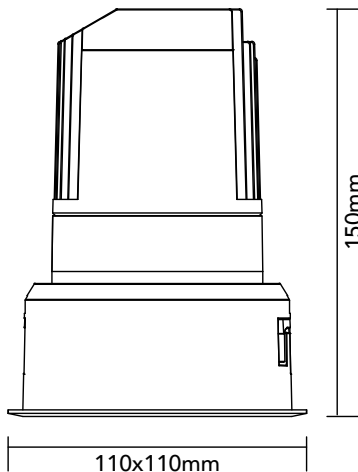

DK20.13.930.13

20.4W / 3000K / 35° / IP54

Frame Colour Options

- White
- Black

Baffle Colour Options

- Matte White
- Metallic Chrome
- Metallic Gold
- Metallic Black
- Matte Black

100x100mm

Key Specifications

Shape	Square
Frame Type	Trim
Engine Orientation	Fixed
Lamp Type	LED
System Power	20.4 W
Colour Temperature	3000 K
Lumen Output	2040 lm
CRI	>90 Ra
Beam Angle	35°
Warranty	SEVEN (7) year limited

LED

Model	Citizen CLU028-1204C4
Colour Temperature	3000 K
SDCM	<3
Rated Lifespan	>100000 hours (L70)

Physical

Body Shell	Aluminium 6063
Frame	Aluminium 6063
Baffle	Powder Coated / UV Processed
Optics	PMMA Lens
Filter	Honeycomb Louvre (Optional)
Net Weight	0.76 kg

Environmental

Installation Environment	Ceiling
Mounting	Recessed
Operating Temperature	-20° to 40°C
Humidity	10% to 90% RH
IP Rating	IP54