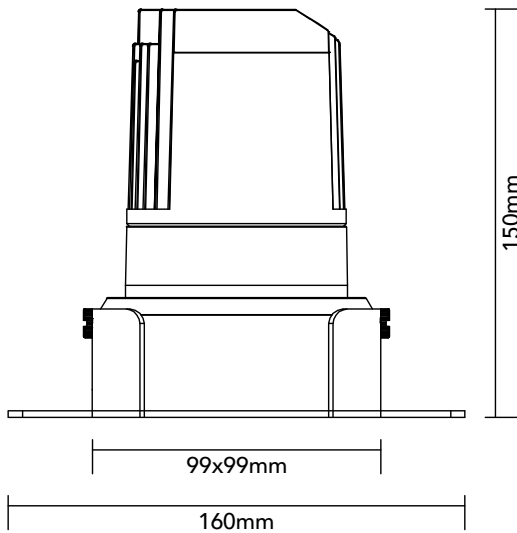

DK20.13.930.14

20.4W / 3000K / 35° / IP54

Frame Colour Options

- White
- Black

Baffle Colour Options

- Matte White
- Metallic Chrome
- Metallic Gold
- Metallic Black
- Matte Black

Key Specifications

Shape	Square
Frame Type	Trimless
Engine Orientation	Fixed
Lamp Type	LED
System Power	20.4 W
Colour Temperature	3000 K
Lumen Output	2040 lm
CRI	>90 Ra
Beam Angle	35°
Warranty	SEVEN (7) year limited

LED

Model	Citizen CLU028-1204C4
Colour Temperature	3000 K
SDCM	<3
Rated Lifespan	>100000 hours (L70)

Physical

Body Shell	Aluminium 6063
Frame	Aluminium 6063
Baffle	Powder Coated / UV Processed
Optics	PMMA Lens
Filter	Honeycomb Louvre (Optional)
Net Weight	0.76 kg