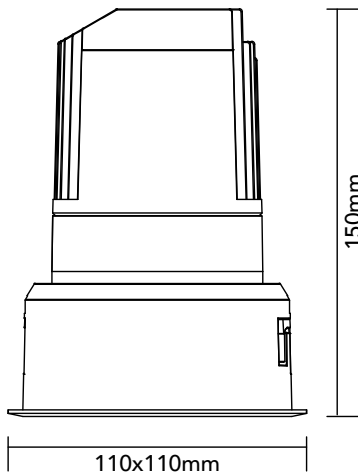

100x100mm

Key Specifications

Shape	Square
Frame Type	Trim
Engine Orientation	Fixed
Lamp Type	LED
System Power	20.4 W
Colour Temperature	4000 K
Lumen Output	2125 lm
CRI	>90 Ra
Beam Angle	35°
Warranty	SEVEN (7) year limited

LED

Model	Citizen CLU028-1204C4
Colour Temperature	4000 K
SDCM	<3
Rated Lifespan	>100000 hours (L70)

Physical

Body Shell	Aluminium 6063
Frame	Aluminium 6063
Baffle	Powder Coated / UV Processed
Optics	PMMA Lens
Filter	Honeycomb Louvre (Optional)
Net Weight	0.76 kg

Environmental

Installation Environment	Ceiling
Mounting	Recessed
Operating Temperature	-20° to 40°C
Humidity	10% to 90% RH
IP Rating	IP54

Power Supplies

Input Current	500 mA
Input Voltage	AC220-240 V
Model On/Off	Tridonic 87500863
Model TRIAC Dimming	Philips Xitanium
Model 0-10V Dimming	LiFud AAA020
Model DALI Dimming	LiFud AAD020