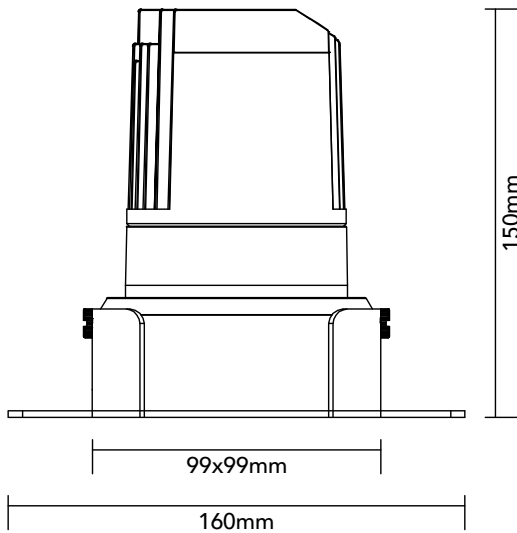

DK20.13.940.14

20.4W / 4000K / 35° / IP54

Frame Colour Options

- White
- Black

Baffle Colour Options

- Matte White
- Metallic Chrome
- Metallic Gold
- Metallic Black
- Matte Black

100x100mm

Key Specifications

Shape	Square
Frame Type	Trimless
Engine Orientation	Fixed
Lamp Type	LED
System Power	20.4 W
Colour Temperature	4000 K
Lumen Output	2125 lm
CRI	>90 Ra
Beam Angle	35°
Warranty	SEVEN (7) year limited

LED

Model	Citizen CLU028-1204C4
Colour Temperature	4000 K
SDCM	<3
Rated Lifespan	>100000 hours (L70)

Physical

Body Shell	Aluminium 6063
Frame	Aluminium 6063
Baffle	Powder Coated / UV Processed
Optics	PMMA Lens
Filter	Honeycomb Louvre (Optional)
Net Weight	0.76 kg

Environmental

Installation Environment	Ceiling
Mounting	Recessed
Operating Temperature	-20° to 40°C
Humidity	10% to 90% RH
IP Rating	IP54