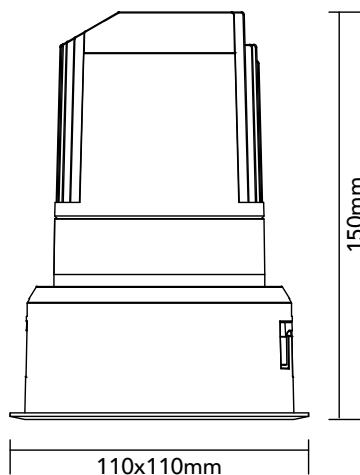

DK20.14.927.13

20.4W / 2700K / 47° / IP54

Frame Colour Options

- White
- Black

Baffle Colour Options

- Matte White
- Metallic Chrome
- Metallic Gold
- Metallic Black
- Matte Black

100x100mm

Key Specifications

Shape	Square
Frame Type	Trim
Engine Orientation	Fixed
Lamp Type	LED
System Power	20.4 W
Colour Temperature	2700 K
Lumen Output	1890 lm
CRI	>90 Ra
Beam Angle	47°
Warranty	SEVEN (7) year limited

LED

Model	Citizen CLU028-1204C4
Colour Temperature	2700 K
SDCM	<3
Rated Lifespan	>100000 hours (L70)

Physical

Body Shell	Aluminium 6063
Frame	Aluminium 6063
Baffle	Powder Coated / UV Processed
Optics	PMMA Lens
Filter	Honeycomb Louvre (Optional)
Net Weight	0.76 kg

Environmental

Installation Environment	Ceiling
Mounting	Recessed
Operating Temperature	-20° to 40°C
Humidity	10% to 90% RH
IP Rating	IP54