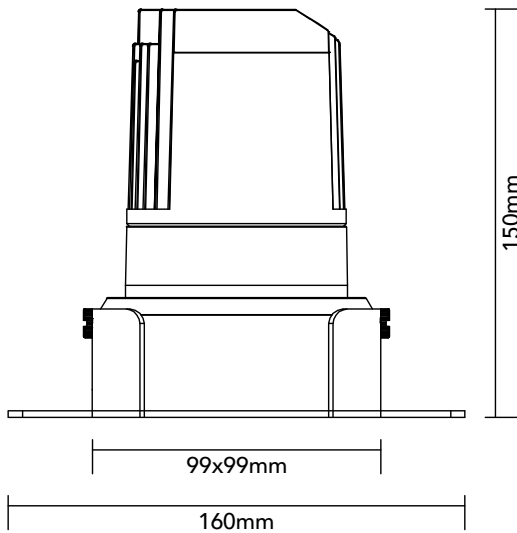

DK20.14.927.14

20.4W / 2700K / 47° / IP54

Frame Colour Options

- White
- Black

Baffle Colour Options

- Matte White
- Metallic Chrome
- Metallic Gold
- Metallic Black
- Matte Black

Key Specifications

Shape	Square
Frame Type	Trimless
Engine Orientation	Fixed
Lamp Type	LED
System Power	20.4 W
Colour Temperature	2700 K
Lumen Output	1890 lm
CRI	>90 Ra
Beam Angle	47°
Warranty	SEVEN (7) year limited

LED

Model	Citizen CLU028-1204C4
Colour Temperature	2700 K
SDCM	<3
Rated Lifespan	>100000 hours (L70)

Physical

Body Shell	Aluminium 6063
Frame	Aluminium 6063
Baffle	Powder Coated / UV Processed
Optics	PMMA Lens
Filter	Honeycomb Louvre (Optional)
Net Weight	0.76 kg