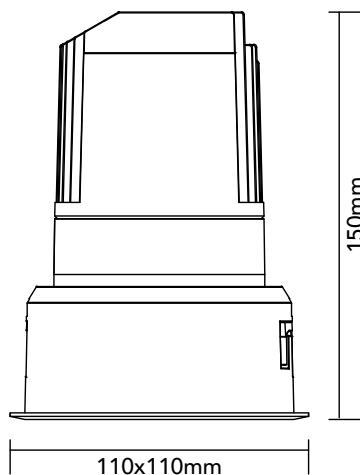

DK20.14.930.13

20.4W / 3000K / 47° / IP54

Frame Colour Options

- White
- Black

Baffle Colour Options

- Matte White
- Metallic Chrome
- Metallic Gold
- Metallic Black
- Matte Black

100x100mm

Key Specifications

Shape	Square
Frame Type	Trim
Engine Orientation	Fixed
Lamp Type	LED
System Power	20.4 W
Colour Temperature	3000 K
Lumen Output	2010 lm
CRI	>90 Ra
Beam Angle	47°
Warranty	SEVEN (7) year limited

LED

Model	Citizen CLU028-1204C4
Colour Temperature	3000 K
SDCM	<3
Rated Lifespan	>100000 hours (L70)

Physical

Body Shell	Aluminium 6063
Frame	Aluminium 6063
Baffle	Powder Coated / UV Processed
Optics	PMMA Lens
Filter	Honeycomb Louvre (Optional)
Net Weight	0.76 kg

Environmental

Installation Environment	Ceiling
Mounting	Recessed
Operating Temperature	-20° to 40°C
Humidity	10% to 90% RH
IP Rating	IP54