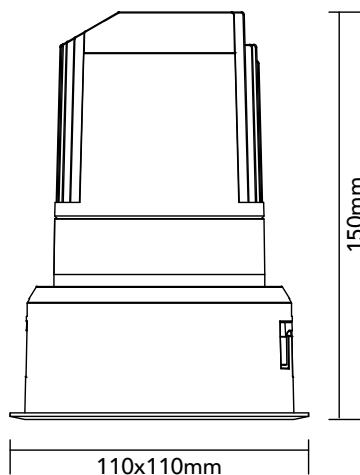

DK20.14.940.13

20.4W / 4000K / 47° / IP54

Frame Colour Options

- White
- Black

Baffle Colour Options

- Matte White
- Metallic Chrome
- Metallic Gold
- Metallic Black
- Matte Black

100x100mm

Key Specifications

Shape	Square
Frame Type	Trim
Engine Orientation	Fixed
Lamp Type	LED
System Power	20.4 W
Colour Temperature	4000 K
Lumen Output	2095 lm
CRI	>90 Ra
Beam Angle	47°
Warranty	SEVEN (7) year limited

LED

Model	Citizen CLU028-1204C4
Colour Temperature	4000 K
SDCM	<3
Rated Lifespan	>100000 hours (L70)

Physical

Body Shell	Aluminium 6063
Frame	Aluminium 6063
Baffle	Powder Coated / UV Processed
Optics	PMMA Lens
Filter	Honeycomb Louvre (Optional)
Net Weight	0.76 kg

Environmental

Installation Environment	Ceiling
Mounting	Recessed
Operating Temperature	-20° to 40°C
Humidity	10% to 90% RH
IP Rating	IP54