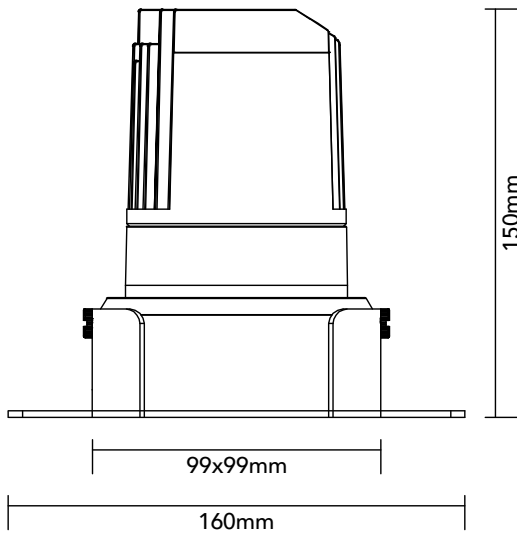

100x100mm

Key Specifications

Shape	Square
Frame Type	Trimless
Engine Orientation	Fixed
Lamp Type	LED
System Power	20.4 W
Colour Temperature	4000 K
Lumen Output	2095 lm
CRI	>90 Ra
Beam Angle	47°
Warranty	SEVEN (7) year limited

LED

Model	Citizen CLU028-1204C4
Colour Temperature	4000 K
SDCM	<3
Rated Lifespan	>100000 hours (L70)

Physical

Body Shell	Aluminium 6063
Frame	Aluminium 6063
Baffle	Powder Coated / UV Processed
Optics	PMMA Lens
Filter	Honeycomb Louvre (Optional)
Net Weight	0.76 kg

Environmental

Installation Environment	Ceiling
Mounting	Recessed
Operating Temperature	-20° to 40°C
Humidity	10% to 90% RH
IP Rating	IP54

Power Supplies

Input Current	500 mA
Input Voltage	AC220-240 V
Model On/Off	Tridonic 87500863
Model TRIAC Dimming	Philips Xitanium
Model 0-10V Dimming	LiFud AAA020
Model DALI Dimming	LiFud AAD020