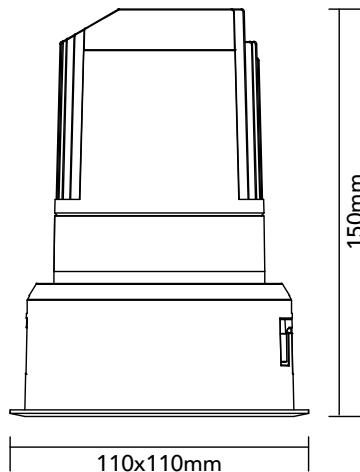

DK20.21.927.13

20.4W / 2700K / 17° / IP54

Frame Colour Options

- White
- Black

Baffle Colour Options

- Matte White
- Metallic Chrome
- Metallic Gold
- Metallic Black
- Matte Black

100x100mm

Key Specifications

Shape	Square
Frame Type	Trim
Engine Orientation	Adjustable
Lamp Type	LED
System Power	20.4 W
Colour Temperature	2700 K
Lumen Output	1840 lm
CRI	>90 Ra
Beam Angle	17°
Warranty	SEVEN (7) year limited

LED

Model	Citizen CLU028-1204C4
Colour Temperature	2700 K
SDCM	<3
Rated Lifespan	>100000 hours (L70)

Physical

Body Shell	Aluminium 6063
Frame	Aluminium 6063
Baffle	Powder Coated / UV Processed
Optics	PMMA Lens
Filter	Honeycomb Louvre (Optional)
Net Weight	0.76 kg