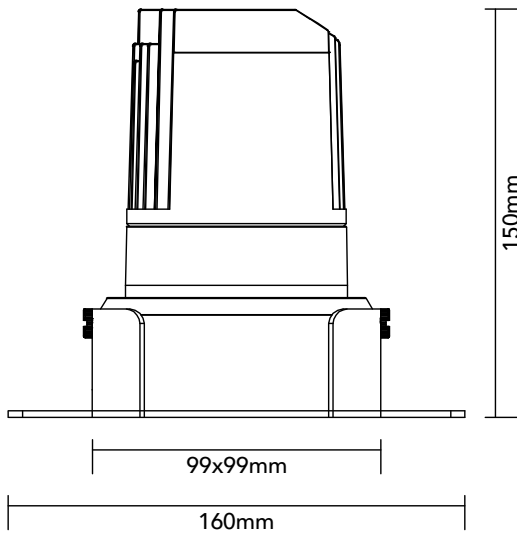

DK20.21.927.14

20.4W / 2700K / 17° / IP54

Frame Colour Options

- White
- Black

Baffle Colour Options

- Matte White
- Metallic Chrome
- Metallic Gold
- Metallic Black
- Matte Black

Key Specifications

Shape	Square
Frame Type	Trimless
Engine Orientation	Adjustable
Lamp Type	LED
System Power	20.4 W
Colour Temperature	2700 K
Lumen Output	1840 lm
CRI	>90 Ra
Beam Angle	17°
Warranty	SEVEN (7) year limited

LED

Model	Citizen CLU028-1204C4
Colour Temperature	2700 K
SDCM	<3
Rated Lifespan	>100000 hours (L70)

Physical

Body Shell	Aluminium 6063
Frame	Aluminium 6063
Baffle	Powder Coated / UV Processed
Optics	PMMA Lens
Filter	Honeycomb Louvre (Optional)
Net Weight	0.76 kg