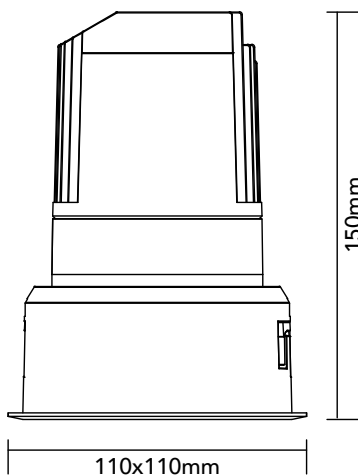

DK20.21.930.13

20.4W / 3000K / 17° / IP54

Frame Colour Options

- White
- Black

Baffle Colour Options

- Matte White
- Metallic Chrome
- Metallic Gold
- Metallic Black
- Matte Black

100x100mm

Key Specifications

Shape	Square
Frame Type	Trim
Engine Orientation	Adjustable
Lamp Type	LED
System Power	20.4 W
Colour Temperature	3000 K
Lumen Output	1960 lm
CRI	>90 Ra
Beam Angle	17°
Warranty	SEVEN (7) year limited

LED

Model	Citizen CLU028-1204C4
Colour Temperature	3000 K
SDCM	<3
Rated Lifespan	>100000 hours (L70)

Physical

Body Shell	Aluminium 6063
Frame	Aluminium 6063
Baffle	Powder Coated / UV Processed
Optics	PMMA Lens
Filter	Honeycomb Louvre (Optional)
Net Weight	0.76 kg