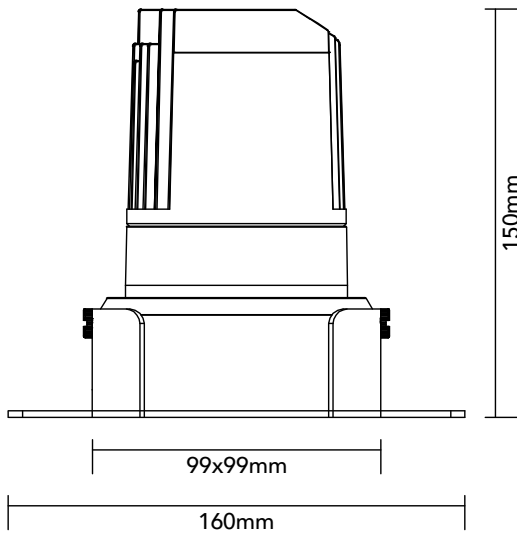

100x100mm

Key Specifications

Shape	Square
Frame Type	Trimless
Engine Orientation	Adjustable
Lamp Type	LED
System Power	20.4 W
Colour Temperature	3000 K
Lumen Output	1960 lm
CRI	>90 Ra
Beam Angle	17°
Warranty	SEVEN (7) year limited

LED

Model	Citizen CLU028-1204C4
Colour Temperature	3000 K
SDCM	<3
Rated Lifespan	>100000 hours (L70)

Physical

Body Shell	Aluminium 6063
Frame	Aluminium 6063
Baffle	Powder Coated / UV Processed
Optics	PMMA Lens
Filter	Honeycomb Louvre (Optional)
Net Weight	0.76 kg

Environmental

Installation Environment	Ceiling
Mounting	Recessed
Operating Temperature	-20° to 40°C
Humidity	10% to 90% RH
IP Rating	IP54

Power Supplies

Input Current	500 mA
Input Voltage	AC220-240 V
Model On/Off	Tridonic 87500863
Model TRIAC Dimming	Philips Xitanium
Model 0-10V Dimming	LiFud AAA020
Model DALI Dimming	LiFud AAD020