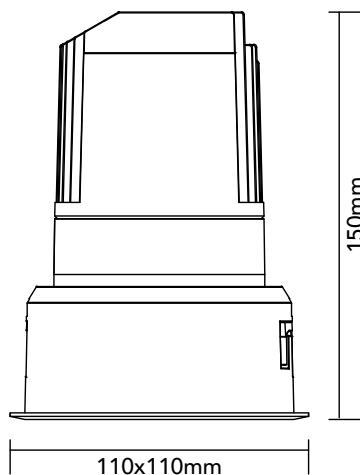

DK20.21.940.13

20.4W / 4000K / 17° / IP54

Frame Colour Options

- White
- Black

Baffle Colour Options

- Matte White
- Metallic Chrome
- Metallic Gold
- Metallic Black
- Matte Black

100x100mm

Key Specifications

Shape	Square
Frame Type	Trim
Engine Orientation	Adjustable
Lamp Type	LED
System Power	20.4 W
Colour Temperature	4000 K
Lumen Output	2045 lm
CRI	>90 Ra
Beam Angle	17°
Warranty	SEVEN (7) year limited

LED

Model	Citizen CLU028-1204C4
Colour Temperature	4000 K
SDCM	<3
Rated Lifespan	>100000 hours (L70)

Physical

Body Shell	Aluminium 6063
Frame	Aluminium 6063
Baffle	Powder Coated / UV Processed
Optics	PMMA Lens
Filter	Honeycomb Louvre (Optional)
Net Weight	0.76 kg