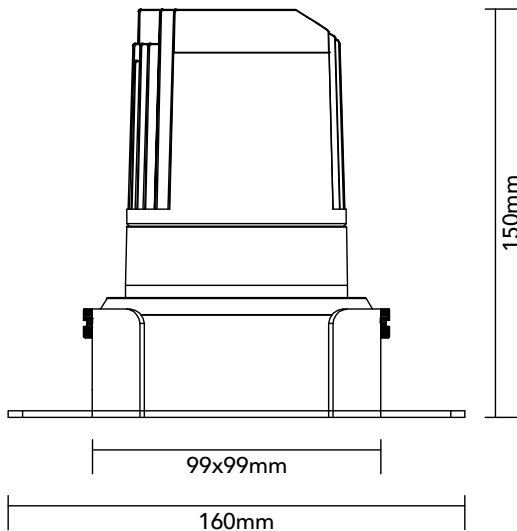

DK20.21.940.14

20.4W / 4000K / 17° / IP54

Frame Colour Options

- White
- Black

Baffle Colour Options

- Matte White
- Metallic Chrome
- Metallic Gold
- Metallic Black
- Matte Black

Key Specifications

Shape	Square
Frame Type	Trimless
Engine Orientation	Adjustable
Lamp Type	LED
System Power	20.4 W
Colour Temperature	4000 K
Lumen Output	2045 lm
CRI	>90 Ra
Beam Angle	17°
Warranty	SEVEN (7) year limited

LED

Model	Citizen CLU028-1204C4
Colour Temperature	4000 K
SDCM	<3
Rated Lifespan	>100000 hours (L70)

Physical

Body Shell	Aluminium 6063
Frame	Aluminium 6063
Baffle	Powder Coated / UV Processed
Optics	PMMA Lens
Filter	Honeycomb Louvre (Optional)
Net Weight	0.76 kg