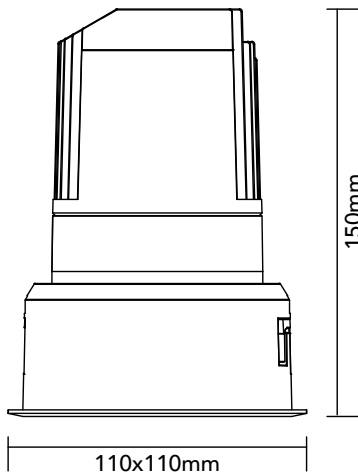

100x100mm

Key Specifications

Shape	Square
Frame Type	Trim
Engine Orientation	Adjustable
Lamp Type	LED
System Power	20.4 W
Colour Temperature	2700 K
Lumen Output	1870 lm
CRI	>90 Ra
Beam Angle	24°
Warranty	SEVEN (7) year limited

LED

Model	Citizen CLU028-1204C4
Colour Temperature	2700 K
SDCM	<3
Rated Lifespan	>100000 hours (L70)

Physical

Body Shell	Aluminium 6063
Frame	Aluminium 6063
Baffle	Powder Coated / UV Processed
Optics	PMMA Lens
Filter	Honeycomb Louvre (Optional)
Net Weight	0.76 kg

Environmental

Installation Environment	Ceiling
Mounting	Recessed
Operating Temperature	-20° to 40°C
Humidity	10% to 90% RH
IP Rating	IP54

Power Supplies

Input Current	500 mA
Input Voltage	AC220-240 V
Model On/Off	Tridonic 87500863
Model TRIAC Dimming	Philips Xitanium
Model 0-10V Dimming	LiFud AAA020
Model DALI Dimming	LiFud AAD020