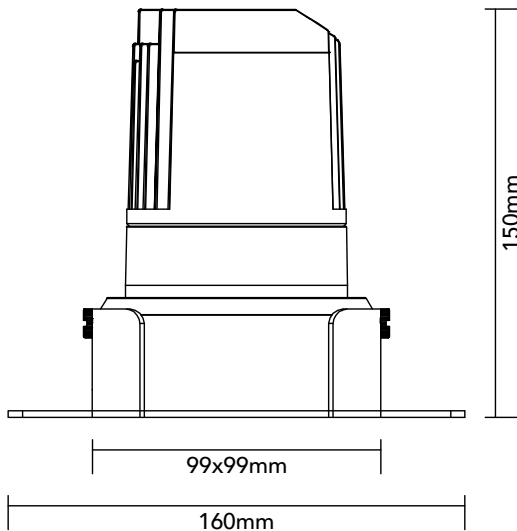

# DK20.22.927.14

20.4W / 2700K / 24° / IP54

## Key Specifications

Shape	Square
Frame Type	Trimless
Engine Orientation	Adjustable
Lamp Type	LED
System Power	20.4 W
Colour Temperature	2700 K
Lumen Output	1870 lm
CRI	>90 Ra
Beam Angle	24°
Warranty	SEVEN (7) year limited

## Physical

Body Shell	Aluminium 6063
Frame	Aluminium 6063
Baffle	Powder Coated / UV Processed
Optics	PMMA Lens
Filter	Honeycomb Louvre (Optional)
Net Weight	0.76 kg