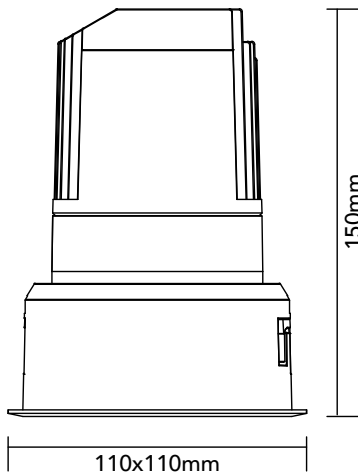

DK20.22.930.13

20.4W / 3000K / 24° / IP54

Frame Colour Options

- White
- Black

Baffle Colour Options

- Matte White
- Metallic Chrome
- Metallic Gold
- Metallic Black
- Matte Black

100x100mm

Key Specifications

Shape	Square
Frame Type	Trim
Engine Orientation	Adjustable
Lamp Type	LED
System Power	20.4 W
Colour Temperature	3000 K
Lumen Output	1990 lm
CRI	>90 Ra
Beam Angle	24°
Warranty	SEVEN (7) year limited

LED

Model	Citizen CLU028-1204C4
Colour Temperature	3000 K
SDCM	<3
Rated Lifespan	>100000 hours (L70)

Physical

Body Shell	Aluminium 6063
Frame	Aluminium 6063
Baffle	Powder Coated / UV Processed
Optics	PMMA Lens
Filter	Honeycomb Louvre (Optional)
Net Weight	0.76 kg