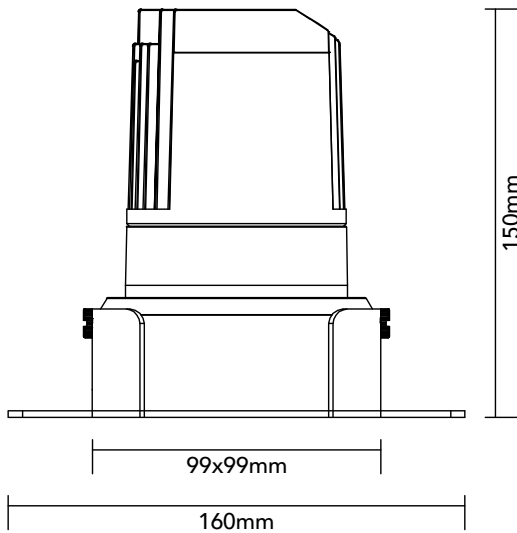

# DK20.22.930.14

20.4W / 3000K / 24° / IP54

## Key Specifications

|                    |                        |
|--------------------|------------------------|
| Shape              | Square                 |
| Frame Type         | Trimless               |
| Engine Orientation | Adjustable             |
| Lamp Type          | LED                    |
| System Power       | 20.4 W                 |
| Colour Temperature | 3000 K                 |
| Lumen Output       | 1990 lm                |
| CRI                | >90 Ra                 |
| Beam Angle         | 24°                    |
| Warranty           | SEVEN (7) year limited |

## Physical

|            |                              |
|------------|------------------------------|
| Body Shell | Aluminium 6063               |
| Frame      | Aluminium 6063               |
| Baffle     | Powder Coated / UV Processed |
| Optics     | PMMA Lens                    |
| Filter     | Honeycomb Louvre (Optional)  |
| Net Weight | 0.76 kg                      |