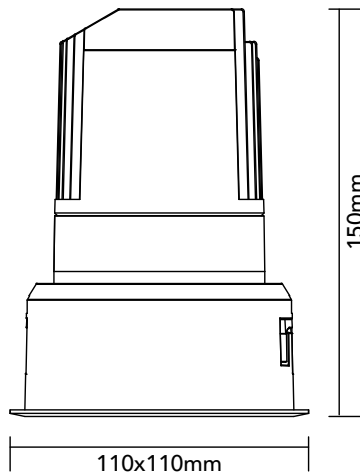

100x100mm

Key Specifications

Shape	Square
Frame Type	Trim
Engine Orientation	Adjustable
Lamp Type	LED
System Power	20.4 W
Colour Temperature	4000 K
Lumen Output	2075 lm
CRI	>90 Ra
Beam Angle	24°
Warranty	SEVEN (7) year limited

LED

Model	Citizen CLU028-1204C4
Colour Temperature	4000 K
SDCM	<3
Rated Lifespan	>100000 hours (L70)

Physical

Body Shell	Aluminium 6063
Frame	Aluminium 6063
Baffle	Powder Coated / UV Processed
Optics	PMMA Lens
Filter	Honeycomb Louvre (Optional)
Net Weight	0.76 kg

Environmental

Installation Environment	Ceiling
Mounting	Recessed
Operating Temperature	-20° to 40°C
Humidity	10% to 90% RH
IP Rating	IP54

Power Supplies

Input Current	500 mA
Input Voltage	AC220-240 V
Model On/Off	Tridonic 87500863
Model TRIAC Dimming	Philips Xitanium
Model 0-10V Dimming	LiFud AAA020
Model DALI Dimming	LiFud AAD020