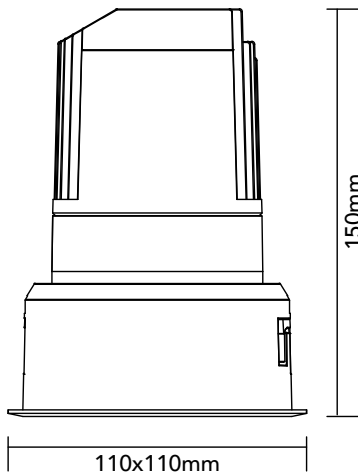

DK20.23.927.13

20.4W / 2700K / 35° / IP54

Frame Colour Options

- White
- Black

Baffle Colour Options

- Matte White
- Metallic Chrome
- Metallic Gold
- Metallic Black
- Matte Black

Key Specifications

Shape	Square
Frame Type	Trim
Engine Orientation	Adjustable
Lamp Type	LED
System Power	20.4 W
Colour Temperature	2700 K
Lumen Output	1920 lm
CRI	>90 Ra
Beam Angle	35°
Warranty	SEVEN (7) year limited

LED

Model	Citizen CLU028-1204C4
Colour Temperature	2700 K
SDCM	<3
Rated Lifespan	>100000 hours (L70)

Physical

Body Shell	Aluminium 6063
Frame	Aluminium 6063
Baffle	Powder Coated / UV Processed
Optics	PMMA Lens
Filter	Honeycomb Louvre (Optional)
Net Weight	0.76 kg