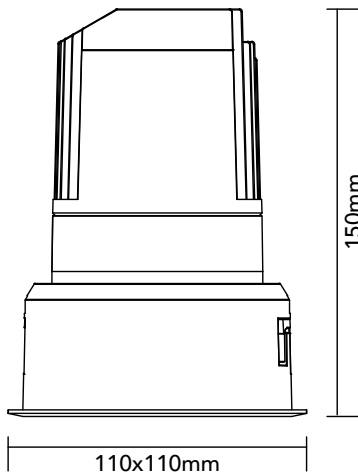

DK20.23.930.13

20.4W / 3000K / 35° / IP54

Frame Colour Options

- White
- Black

Baffle Colour Options

- Matte White
- Metallic Chrome
- Metallic Gold
- Metallic Black
- Matte Black

100x100mm

Key Specifications

Shape	Square
Frame Type	Trim
Engine Orientation	Adjustable
Lamp Type	LED
System Power	20.4 W
Colour Temperature	3000 K
Lumen Output	2040 lm
CRI	>90 Ra
Beam Angle	35°
Warranty	SEVEN (7) year limited

LED

Model	Citizen CLU028-1204C4
Colour Temperature	3000 K
SDCM	<3
Rated Lifespan	>100000 hours (L70)

Physical

Body Shell	Aluminium 6063
Frame	Aluminium 6063
Baffle	Powder Coated / UV Processed
Optics	PMMA Lens
Filter	Honeycomb Louvre (Optional)
Net Weight	0.76 kg