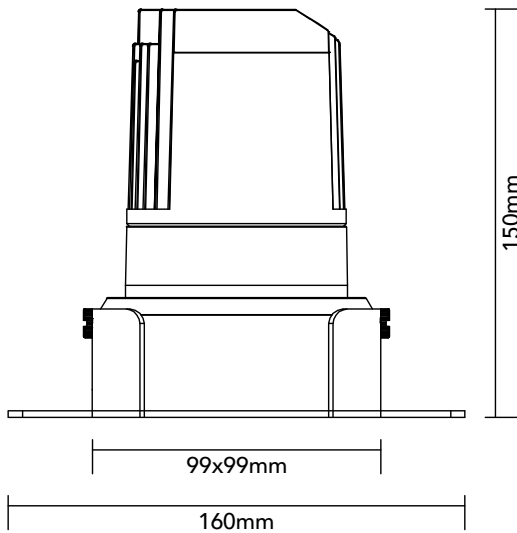

# DK20.23.930.14

20.4W / 3000K / 35° / IP54

## Key Specifications

Shape	Square
Frame Type	Trimless
Engine Orientation	Adjustable
Lamp Type	LED
System Power	20.4 W
Colour Temperature	3000 K
Lumen Output	2040 lm
CRI	>90 Ra
Beam Angle	35°
Warranty	SEVEN (7) year limited

## Physical

Body Shell	Aluminium 6063
Frame	Aluminium 6063
Baffle	Powder Coated / UV Processed
Optics	PMMA Lens
Filter	Honeycomb Louvre (Optional)
Net Weight	0.76 kg