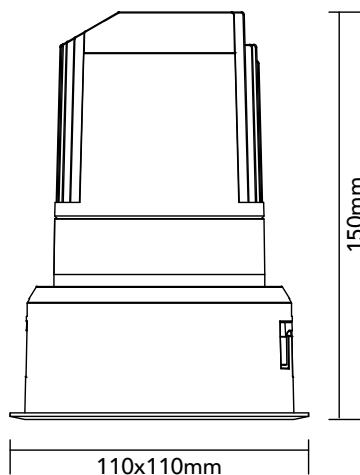

DK20.23.940.13

20.4W / 4000K / 35° / IP54

Frame Colour Options

- White
- Black

Baffle Colour Options

- Matte White
- Metallic Chrome
- Metallic Gold
- Metallic Black
- Matte Black

100x100mm

Key Specifications

Shape	Square
Frame Type	Trim
Engine Orientation	Adjustable
Lamp Type	LED
System Power	20.4 W
Colour Temperature	4000 K
Lumen Output	2125 lm
CRI	>90 Ra
Beam Angle	35°
Warranty	SEVEN (7) year limited

LED

Model	Citizen CLU028-1204C4
Colour Temperature	4000 K
SDCM	<3
Rated Lifespan	>100000 hours (L70)

Physical

Body Shell	Aluminium 6063
Frame	Aluminium 6063
Baffle	Powder Coated / UV Processed
Optics	PMMA Lens
Filter	Honeycomb Louvre (Optional)
Net Weight	0.76 kg