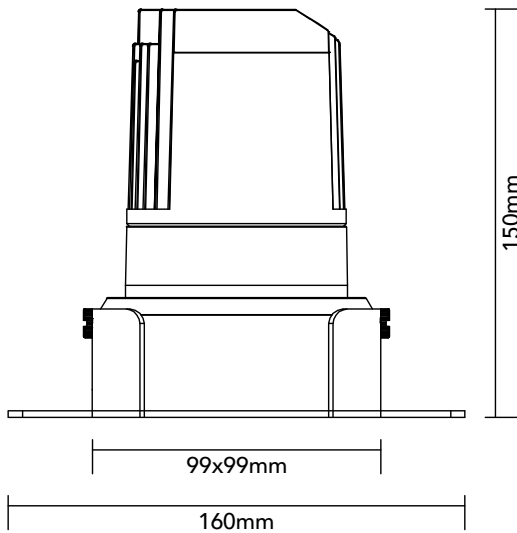

# DK20.23.940.14

20.4W / 4000K / 35° / IP54

## Key Specifications

Shape	Square
Frame Type	Trimless
Engine Orientation	Adjustable
Lamp Type	LED
System Power	20.4 W
Colour Temperature	4000 K
Lumen Output	2125 lm
CRI	>90 Ra
Beam Angle	35°
Warranty	SEVEN (7) year limited

## Physical

Body Shell	Aluminium 6063
Frame	Aluminium 6063
Baffle	Powder Coated / UV Processed
Optics	PMMA Lens
Filter	Honeycomb Louvre (Optional)
Net Weight	0.76 kg