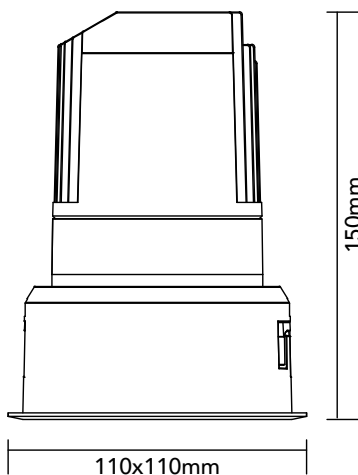

DK20.24.927.13

20.4W / 2700K / 47° / IP54

Frame Colour Options

- White
- Black

Baffle Colour Options

- Matte White
- Metallic Chrome
- Metallic Gold
- Metallic Black
- Matte Black

100x100mm

Key Specifications

Shape	Square
Frame Type	Trim
Engine Orientation	Adjustable
Lamp Type	LED
System Power	20.4 W
Colour Temperature	2700 K
Lumen Output	1890 lm
CRI	>90 Ra
Beam Angle	47°
Warranty	SEVEN (7) year limited

LED

Model	Citizen CLU028-1204C4
Colour Temperature	2700 K
SDCM	<3
Rated Lifespan	>100000 hours (L70)

Physical

Body Shell	Aluminium 6063
Frame	Aluminium 6063
Baffle	Powder Coated / UV Processed
Optics	PMMA Lens
Filter	Honeycomb Louvre (Optional)
Net Weight	0.76 kg