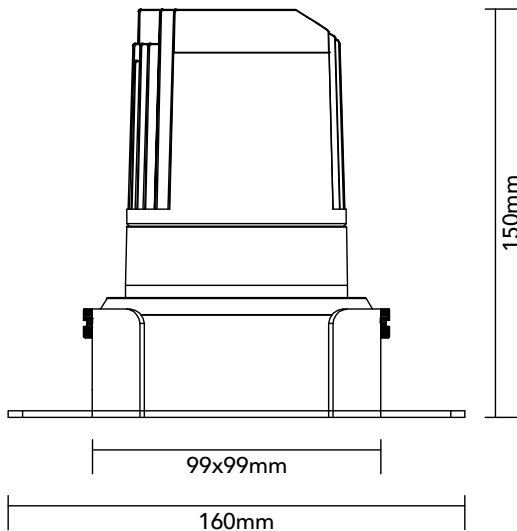

DK20.24.927.14

20.4W / 2700K / 47° / IP54

Frame Colour Options

- White
- Black

Baffle Colour Options

- Matte White
- Metallic Chrome
- Metallic Gold
- Metallic Black
- Matte Black

Key Specifications

Shape	Square
Frame Type	Trimless
Engine Orientation	Adjustable
Lamp Type	LED
System Power	20.4 W
Colour Temperature	2700 K
Lumen Output	1890 lm
CRI	>90 Ra
Beam Angle	47°
Warranty	SEVEN (7) year limited

LED

Model	Citizen CLU028-1204C4
Colour Temperature	2700 K
SDCM	<3
Rated Lifespan	>100000 hours (L70)

Physical

Body Shell	Aluminium 6063
Frame	Aluminium 6063
Baffle	Powder Coated / UV Processed
Optics	PMMA Lens
Filter	Honeycomb Louvre (Optional)
Net Weight	0.76 kg