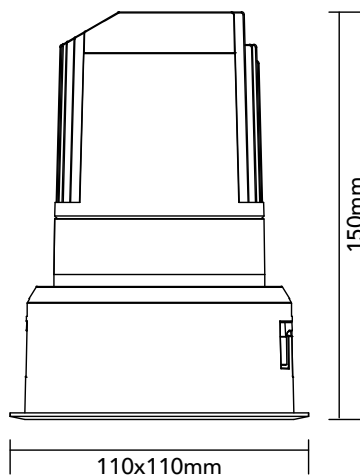

DK20.24.930.13

20.4W / 3000K / 47° / IP54

Frame Colour Options

- White
- Black

Baffle Colour Options

- Matte White
- Metallic Chrome
- Metallic Gold
- Metallic Black
- Matte Black

100x100mm

Key Specifications

Shape	Square
Frame Type	Trim
Engine Orientation	Adjustable
Lamp Type	LED
System Power	20.4 W
Colour Temperature	3000 K
Lumen Output	2010 lm
CRI	>90 Ra
Beam Angle	47°
Warranty	SEVEN (7) year limited

LED

Model	Citizen CLU028-1204C4
Colour Temperature	3000 K
SDCM	<3
Rated Lifespan	>100000 hours (L70)

Physical

Body Shell	Aluminium 6063
Frame	Aluminium 6063
Baffle	Powder Coated / UV Processed
Optics	PMMA Lens
Filter	Honeycomb Louvre (Optional)
Net Weight	0.76 kg