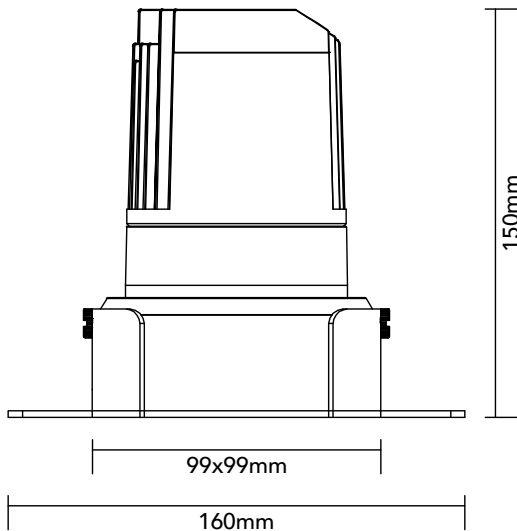

# DK20.24.930.14

20.4W / 3000K / 47° / IP54

## Key Specifications

Shape	Square
Frame Type	Trimless
Engine Orientation	Adjustable
Lamp Type	LED
System Power	20.4 W
Colour Temperature	3000 K
Lumen Output	2010 lm
CRI	>90 Ra
Beam Angle	47°
Warranty	SEVEN (7) year limited

## Physical

Body Shell	Aluminium 6063
Frame	Aluminium 6063
Baffle	Powder Coated / UV Processed
Optics	PMMA Lens
Filter	Honeycomb Louvre (Optional)
Net Weight	0.76 kg